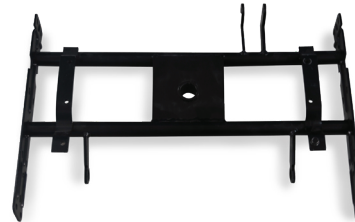

Motorized Chassis with Swivel

Pin Code	Dimension	Used With
1814740061	569 mm (22")	8362 Motorized
1814750061	530 mm (21")	

Swivel Chassis

Pin Code	Dimension	Used With
1819610061	203 mm (8")	Push-on-the-Arm Series
1819620061	406 mm (16")	
1819630061	508 mm (20")	
1819640061	558 mm (22")	

Kintec Swivel Column

Pin Code	Dimension	Finish
001 02 00001 00	142 mm (5.6")	Chrome

Kintec Bugle Base

Pin Code	Dimension	Finish
001 02 00001 60	625 mm (24.6")	Brushed Metal

5-Star Metal Base

Pin Code	Dimension	Finish
7819600001	595 mm (23.4")	Aluminium