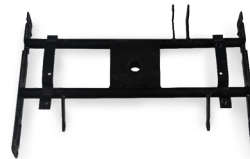

Motorized Chassis with Swivel

Pin Code	Dimension	Used With
1814740061	569 mm (22")	8362 Motorized
1814750061	530 mm (21")	

Swivel Chassis

Pin Code	Dimension	Used With
1819610061	203 mm (8")	Push-on-the-Arm Series
1819620061	406 mm (16")	
1819630061	508 mm (20")	
1819640061	558 mm (22")	

Kintec Swivel Column

Pin Code	Dimension	Finish
001 02 00001 00	142 mm (5.6")	Chrome

Kintec Bugle Base

Pin Code	Dimension	Finish
001 02 00001 60	625 mm (24.6")	Brushed Metal

5-Star Metal Base

Pin Code	Dimension	Finish
7819600001	595 mm (23.4")	Aluminium