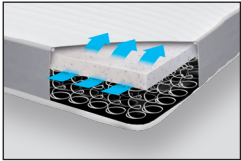

SOFA SLEEPER MATTRESSES

Hospitality

**COMFOR
COOL™**

ComforCool™

- Tri-layered mattress featuring:
 - Cushioning fiberfill top layer
 - Gel-embedded memory foam comfort layer for cool comfort
 - 253 Bonnell innerspring unit
- Mattress thickness – 6"
- Ticking – stretch knit
- CFR 1632/1633-compliant
- Use with 3500/3800 series mechanisms

Plush 312

- Ticking – Damask
- Mattress thickness – 6"
- 312 Bonnell innerspring
- CFR 1632/1633-compliant
- Mattress is flanged and hog-ringed
- Use with 3500 series mechanisms

Contract Linen

- Ticking – Damask
- Mattress thickness – 6"
- 312 Bonnell innerspring
- CFR 1632/1633-compliant
- Mattress is flanged and hog-ringed
- Use with 3500/3800 series mechanisms