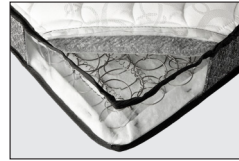

SOFA SLEEPER MATTRESSES

Hospitality

**COMFOR
COOL™**

ComforCool™

- Tri-layered mattress featuring:
 - Cushioning fiberfill top layer
 - Gel-embedded memory foam comfort layer for cool comfort
 - 253 Bonnell innerspring unit
- Mattress thickness – 6"
- Ticking – stretch knit
- CFR 1632/1633-compliant
- Use with 3500/3800 series mechanisms

Plush 312

- Ticking – Damask
- Mattress thickness – 6"
- 312 Bonnell innerspring
- CFR 1632/1633-compliant
- Mattress is flanged and hog-ringed
- Use with 3500 series mechanisms

Contract Linen

- Ticking – Damask
- Mattress thickness – 6"
- 312 Bonnell innerspring
- CFR 1632/1633-compliant
- Mattress is flanged and hog-ringed
- Use with 3500/3800 series mechanisms

Gold

- Ticking – Damask
- Mattress thickness – 6"
- 253 Bonnell innerspring
- CFR 1632/1633-compliant
- Mattress is flanged and hog-ringed
- Use with 3500/3800 series mechanisms

Memory Flex™ foam sleeper mattress

- Tri-layered mattress featuring:
 - Cushioning fiberfill top layer
 - Visco-elastic memory foam layer
 - Dense polyurethane foam
- Mattress thickness – 5"
- Ticking – stretch knit
- CFR 1632/1633-compliant
- Use with 2500/2700/3500 series mechanisms