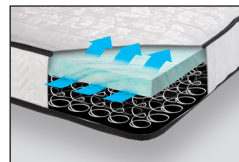

SOFA SLEEPER MATTRESSES

Hospitality

**COMFOR
COOL™**

ComforCool™

- Tri-layered mattress featuring:
 - Cushioning fiberfill top layer
 - Gel-embedded memory foam comfort layer for cool comfort
 - 253 Bonnell innerspring unit
- Mattress thickness – 6"
- Ticking – stretch knit
- CFR 1632/1633-compliant
- Use with 3500/3800 series mechanisms

Plush 312

- Ticking – Damask
- Mattress thickness – 6"
- 312 Bonnell innerspring
- CFR 1632/1633-compliant
- Mattress is flanged and hog-ringed
- Use with 3500 series mechanisms

Contract Linen

- Ticking – Damask
- Mattress thickness – 6"
- 312 Bonnell innerspring
- CFR 1632/1633-compliant
- Mattress is flanged and hog-ringed
- Use with 3500/3800 series mechanisms

Gold

- Ticking – Damask
- Mattress thickness – 6"
- 253 Bonnell innerspring
- CFR 1632/1633-compliant
- Mattress is flanged and hog-ringed
- Use with 3500/3800 series mechanisms

Memory Flex™ foam sleeper mattress

- Tri-layered mattress featuring:
 - Cushioning fiberfill top layer
 - Visco-elastic memory foam layer
 - Dense polyurethane foam
- Mattress thickness – 5"
- Ticking – stretch knit
- CFR 1632/1633-compliant
- Use with 2500/2700/3500 series mechanisms