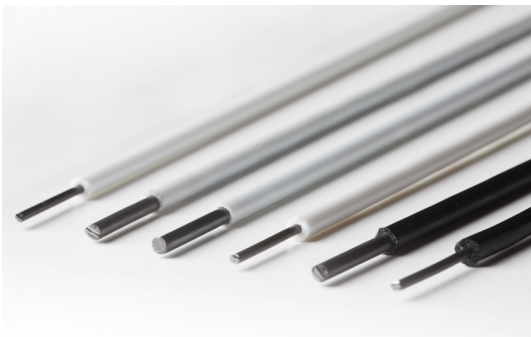

## Paper-Covered Wire

- 12 ga. PCW hard-drawn/oil-tempered
- 14 ga. PCW hard-drawn/oil-tempered
- 15 ga. PCW hard-drawn/oil-tempered
- 16 ga. PCW hard-drawn/oil-tempered
- 17 ga. PCW oil-tempered
- 19 ga. PCW oil-tempered

- Available in coils or cut to length in 1/4" increments

## Poly Wire Stake

- 12 ga. PWS hard-drawn/oil-tempered (white)
- 16 ga. PWS hard-drawn/oil-tempered (white)
- 12 ga. FLEXCON (black)
- 16 ga. FLEXCON (black)

- Available in coils or cut to length in 1/4" increments