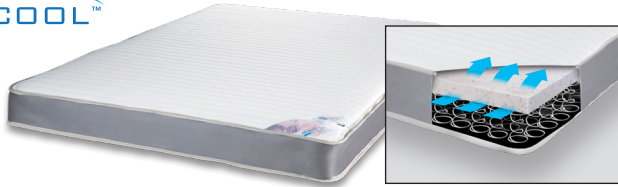

SOFA SLEEPER MATTRESSES

Residential

COMFOR
COOL™

ComforCool™

- Tri-layered mattress featuring:
 - Cushioning fiberfill top layer
 - Gel-embedded memory foam comfort layer for cool comfort
 - 253 Bonnell innerspring unit
- Mattress thickness – 6"
- Ticking – stretch knit
- CFR 1632/1633-compliant
- Use with 3500/3800 series mechanisms

Contract Linen

- Ticking – Damask
- Mattress thickness – 6"
- 312 Bonnell innerspring from L&P
- CFR 1632/1633-compliant
- Mattress is flanged and hog-ringed
- Use with 3500/3800 series mechanisms

Gold

- Ticking – Damask
- Mattress thickness – 6"
- 253 Bonnell innerspring from L&P
- CFR 1632/1633-compliant
- Mattress is flanged and hog-ringed
- Use with 3500/3800 series mechanisms

COMFOR
COOL™ II

ComforCool™ II

- Tri-layered mattress featuring:
 - Cushioning fiberfill top layer
 - Gel-infused HR foam layer for cool comfort
 - VertiCoil® Edge innersprings for self-adjusting support
- Mattress thickness – 5"
- Ticking – stretch knit
- CFR 1632/1633-compliant
- Use with 2500/2700/3500 series mechanisms

Memory Flex™ foam sleeper mattress

- Tri-layered mattress featuring:
 - Cushioning fiberfill top layer
 - Visco-elastic memory foam layer
 - Dense polyurethane foam
- Mattress thickness – 5"
- Ticking – stretch knit
- CFR 1632/1633-compliant
- Use with 2500/2700/3500 series mechanisms